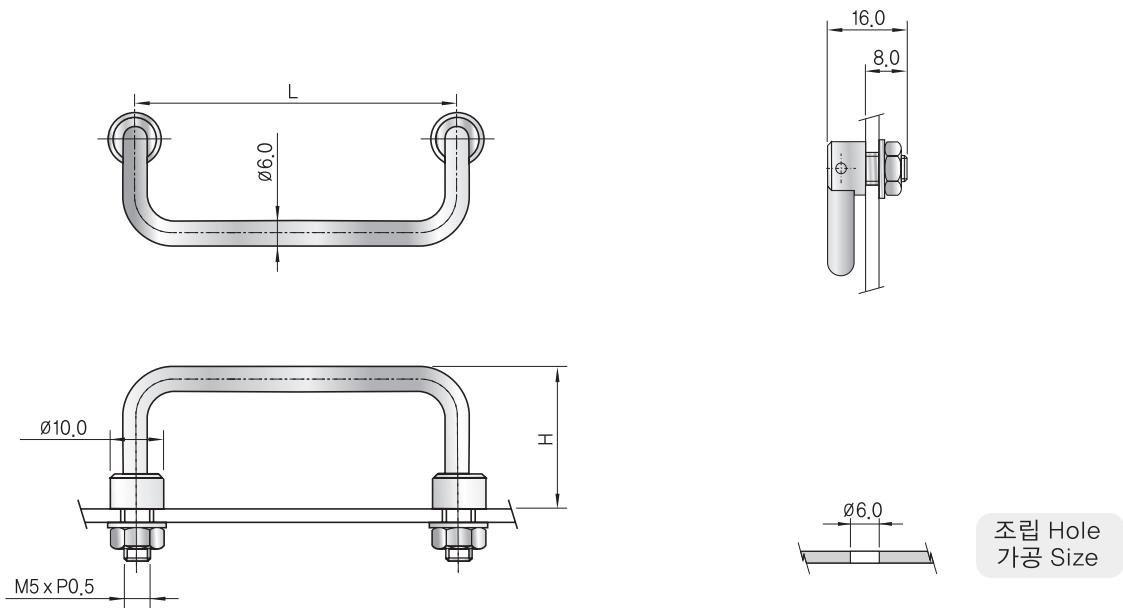

- 접이식으로 높이가 낮음
- 재 질 : 핸들 = 황동 / 핀 = 스테인레스
- 표면처리 : 무광, 니켈도금
- Low profile collapsible type
- Material : Handle = BsBM / Pin = Stainless Steel
- Finish : Chrome plated Non-Glossy, Nickel

6.0 Collapsible Handle

Part Numbers

HA6 - 5 F - H - L

F = Finish Code	01 = Nickel	02 = Chrome	03 = Non-Glossy Chrome	06 = Non-Glossy Nickel
H = Height Code	25 = 25mm			
L = Length Code	31 = 31,7mm	60 = 60mm		