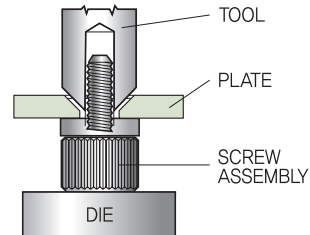

- 다양한 위치에 설치 가능
- 고강도 나사로 강력한 체결력
- 공구 없이도 신속하게 잠김

- Knob : Aluminium, Natural or Black Anodizing
- Bushing : Aluminium, Natural
- Spring, Screw : Stainless Steel, Passivated

M3.0 Thread Size

Surface Styles

Part Name & Dimension

Unfastened

Fastened

Head Styles

Plate Hole Size

Ass'y

Part Numbers

Plate - Thickness (T)		1.0	1.5	2.0	2.7	
Plate Hole Length (R)		0.5	0.7	1.0	1.5	
Screw Size		15.0	15.0	15.0	15.0	
Screw 돌출높이 (P1)		3	3.0	3.0	3.0	
Screw 돌출높이 (P2)		7.5	7.5	7.5	7.5	
Part Number	Slotted	Natural	M37-10S1N-15	M37-15S1N-15	M37-20S1N-15	M37-27S1N-15
		Black	M37-10S1B-15	M37-15S1B-15	M37-20S1B-15	M37-27S1B-15
	Phillips	Natural	M37-10S2N-15	M37-15S2N-15	M37-20S2N-15	M37-27S2N-15
		Black	M37-10S2B-15	M37-15S2B-15	M37-20S2B-15	M37-27S2B-15