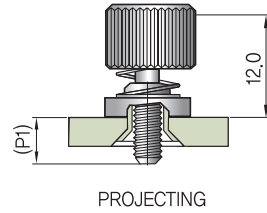

- 다양한 위치에 설치 가능
- 고강도 나사로 강력한 체결력
- 공구 없이도 신속하게 잠김

- Knob : Aluminium, Natural or Black Anodizing
- Bushing : Aluminium, Natural
- Spring, Screw : Stainless Steel, Passivated

M3.0 Thread Size

Surface Styles

Part Name & Dimension

Unfastened

Fastened

Head Styles

Plate Hole Size

Ass'y

Part Numbers

Plate - Thickness (T)		1.0	1.5	2.0	2.7	
Plate Hole Length (R)		0.5	0.7	1.0	1.5	
Screw Size		15.0	15.0	15.0	15.0	
Screw 돌출높이 (P1)		3	3.0	3.0	3.0	
Screw 돌출높이 (P2)		7.5	7.5	7.5	7.5	
Part Number	Slotted	Natural	M37-10S1N-15	M37-15S1N-15	M37-20S1N-15	M37-27S1N-15
		Black	M37-10S1B-15	M37-15S1B-15	M37-20S1B-15	M37-27S1B-15
	Phillips	Natural	M37-10S2N-15	M37-15S2N-15	M37-20S2N-15	M37-27S2N-15
		Black	M37-10S2B-15	M37-15S2B-15	M37-20S2B-15	M37-27S2B-15