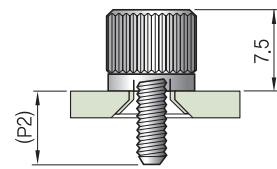

- 다양한 위치에 설치 가능
- 고강도 나사로 강력한 체결력
- 공구 없이도 신속하게 잠김

- Knob : Aluminium, Natural or Black Anodizing
- Bushing : Aluminium, Natural
- Spring, Screw : Stainless Steel, Passivated

M3.0 Thread Size

Surface Styles

Part Name & Dimension

Unfastened

Fastened

Head Styles

Plate Hole Size

Ass'y

Part Numbers

Plate - Thickness (T)		1.0	1.5	2.0	2.7	
Plate Hole Length (R)		0.5	0.7	1.0	1.5	
Screw Size		15.0	15.0	15.0	15.0	
Screw 돌출높이 (P1)		3	3.0	3.0	3.0	
Screw 돌출높이 (P2)		7.5	7.5	7.5	7.5	
Part Number	Slotted	Natural	M37-10S1N-15	M37-15S1N-15	M37-20S1N-15	M37-27S1N-15
		Black	M37-10S1B-15	M37-15S1B-15	M37-20S1B-15	M37-27S1B-15
	Phillips	Natural	M37-10S2N-15	M37-15S2N-15	M37-20S2N-15	M37-27S2N-15
		Black	M37-10S2B-15	M37-15S2B-15	M37-20S2B-15	M37-27S2B-15