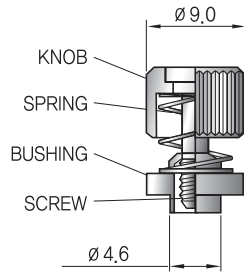

- 다양한 위치에 설치 가능
- 고강도 나사로 강력한 체결력
- 공구 없이도 신속하게 잠김

- Knob : Aluminium, Natural or Black Anodizing
- Bushing : Aluminium, Natural
- Spring, Screw : Stainless Steel, Passivated

M3.0 Thread Size

Surface Styles

Part Name & Dimension

Unfastened

Fastened

Head Styles

Plate Hole Size

Ass'y

Part Numbers

Plate - Thickness (T)		1.0	1.5	2.0	2.7	
Plate Hole Length (R)		0.5	0.7	1.0	1.5	
Screw Size		15.0	15.0	15.0	15.0	
Screw 돌출높이 (P1)		3	3.0	3.0	3.0	
Screw 돌출높이 (P2)		7.5	7.5	7.5	7.5	
Part Number	Slotted	Natural	M37-10S1N-15	M37-15S1N-15	M37-20S1N-15	M37-27S1N-15
		Black	M37-10S1B-15	M37-15S1B-15	M37-20S1B-15	M37-27S1B-15
	Phillips	Natural	M37-10S2N-15	M37-15S2N-15	M37-20S2N-15	M37-27S2N-15
		Black	M37-10S2B-15	M37-15S2B-15	M37-20S2B-15	M37-27S2B-15