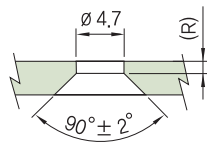

Part Name & Dimension

Unfastened

Fastened

Head Styles

Plate Hole Size

Ass'y

Part Numbers

Plate - Thickness (T)		1.0	1.5	2.0	2.7	
Plate Hole Length (R)		0.5	0.7	1.0	1.5	
Screw Size		15.0	15.0	15.0	15.0	
Screw 돌출높이 (P1)		3	3.0	3.0	3.0	
Screw 돌출높이 (P2)		7.5	7.5	7.5	7.5	
Part Number	Slotted	Natural	M37-10S1N-15	M37-15S1N-15	M37-20S1N-15	M37-27S1N-15
		Black	M37-10S1B-15	M37-15S1B-15	M37-20S1B-15	M37-27S1B-15
	Phillips	Natural	M37-10S2N-15	M37-15S2N-15	M37-20S2N-15	M37-27S2N-15
		Black	M37-10S2B-15	M37-15S2B-15	M37-20S2B-15	M37-27S2B-15