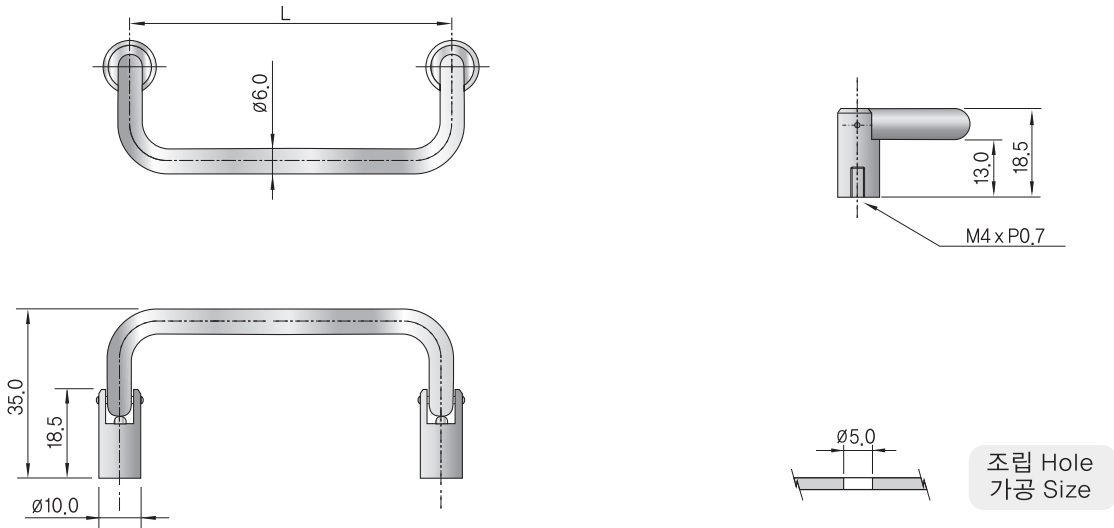

# Collapsible Instrument Handles

- 접이식으로 높이가 낮음
- 재 질 : 핸들 = 황동 / 핀 = 스테인레스
- 표면처리 : 무광, 니켈도금
- Low profile collapsible type
- Material : Handle = BsBM / Pin = Stainless Steel
- Finish : Chrome plated Non-Glossy, Nickel

## Part Numbers

FHA6-4 **F** - **H** - **L**

<b>F</b> = Finish Code	01 = Nickel	02 = Chrome	03 = Non-Glossy Chrome	06 = Non-Glossy Nickel
<b>H</b> = Height Code	35 = 35mm			
<b>L</b> = Length Code	31 = 31.7mm	60 = 60mm	90 = 90mm	101 = 101.6mm