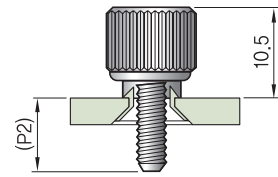

M3.0 Thread Size

Surface Styles

Part Name & Dimension

Unfastened

Fastened

Head Styles

Plate Hole Size

Ass'y

Part Numbers

Plate - Thickness (T)	1.0			1.5			2.0			2.7				
Plate Hole Length (R)	0.5			0.7			1.0			1.5				
Screw Size	17.0	19.0	21.5	17.0	19.0	21.5	17.0	19.0	21.5	17.0	19.0	21.5		
Screw 돌출높이 (P1)	1.0	3.0	6.0	1.0	3.0	5.5	1.0	3.0	5.5	1.0	3.0	5.5		
Screw 돌출높이 (P2)	6.5	8.5	11.0	6.5	8.5	11.0	6.5	8.5	11.0	6.5	8.5	11.0		
Part Number	Slotted	Natural	M31-10S1N-17	M31-10S1N-19	M31-10S1N-21	M31-15S1N-17	M31-15S1N-19	M31-15S1N-21	M31-20S1N-17	M31-20S1N-19	M31-20S1N-21	M31-27S1N-17	M31-27S1N-19	M31-27S1N-21
		Black	M31-10S1B-17	M31-10S1B-19	M31-10S1B-21	M31-15S1B-17	M31-15S1B-19	M31-15S1B-21	M31-20S1B-17	M31-20S1B-19	M31-20S1B-21	M31-27S1B-17	M31-27S1B-19	M31-27S1B-21
	Phillips	Natural	M31-10S2N-17	M31-10S2N-19	M31-10S2N-21	M31-15S2N-17	M31-15S2N-19	M31-15S2N-21	M31-20S2N-17	M31-20S2N-19	M31-20S2N-21	M31-27S2N-17	M31-27S2N-19	M31-27S2N-21
		Black	M31-10S2B-17	M31-10S2B-19	M31-10S2B-21	M31-15S2B-17	M31-15S2B-19	M31-15S2B-21	M31-20S2B-17	M31-20S2B-19	M31-20S2B-21	M31-27S2B-17	M31-27S2B-19	M31-27S2B-21
	Combination	Natural	M31-10S3N-17	M31-10S3N-19	M31-10S3N-21	M31-15S3N-17	M31-15S3N-19	M31-15S3N-21	M31-20S3N-17	M31-20S3N-19	M31-20S3N-21	M31-27S3N-17	M31-27S3N-19	M31-27S3N-21
		Black	M31-10S3B-17	M31-10S3B-19	M31-10S3B-21	M31-15S3B-17	M31-15S3B-19	M31-15S3B-21	M31-20S3B-17	M31-20S3B-19	M31-20S3B-21	M31-27S3B-17	M31-27S3B-19	M31-27S3B-21