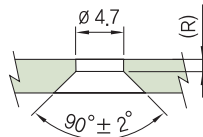

M3.0 Thread Size

Surface Styles

Part Name & Dimension

Unfastened

Fastened

Head Styles

Plate Hole Size

Ass'y

Part Numbers

Plate - Thickness (T)	1.0			1.5			2.0			2.7				
Plate Hole Length (R)	0.5			0.7			1.0			1.5				
Screw Size	17.0	19.0	21.5	17.0	19.0	21.5	17.0	19.0	21.5	17.0	19.0	21.5		
Screw 돌출높이 (P1)	1.0	3.0	6.0	1.0	3.0	5.5	1.0	3.0	5.5	1.0	3.0	5.5		
Screw 돌출높이 (P2)	6.5	8.5	11.0	6.5	8.5	11.0	6.5	8.5	11.0	6.5	8.5	11.0		
Part Number	Slotted	Natural	M31-10S1N-17	M31-10S1N-19	M31-10S1N-21	M31-15S1N-17	M31-15S1N-19	M31-15S1N-21	M31-20S1N-17	M31-20S1N-19	M31-20S1N-21	M31-27S1N-17	M31-27S1N-19	M31-27S1N-21
		Black	M31-10S1B-17	M31-10S1B-19	M31-10S1B-21	M31-15S1B-17	M31-15S1B-19	M31-15S1B-21	M31-20S1B-17	M31-20S1B-19	M31-20S1B-21	M31-27S1B-17	M31-27S1B-19	M31-27S1B-21
	Phillips	Natural	M31-10S2N-17	M31-10S2N-19	M31-10S2N-21	M31-15S2N-17	M31-15S2N-19	M31-15S2N-21	M31-20S2N-17	M31-20S2N-19	M31-20S2N-21	M31-27S2N-17	M31-27S2N-19	M31-27S2N-21
		Black	M31-10S2B-17	M31-10S2B-19	M31-10S2B-21	M31-15S2B-17	M31-15S2B-19	M31-15S2B-21	M31-20S2B-17	M31-20S2B-19	M31-20S2B-21	M31-27S2B-17	M31-27S2B-19	M31-27S2B-21
	Combination	Natural	M31-10S3N-17	M31-10S3N-19	M31-10S3N-21	M31-15S3N-17	M31-15S3N-19	M31-15S3N-21	M31-20S3N-17	M31-20S3N-19	M31-20S3N-21	M31-27S3N-17	M31-27S3N-19	M31-27S3N-21
		Black	M31-10S3B-17	M31-10S3B-19	M31-10S3B-21	M31-15S3B-17	M31-15S3B-19	M31-15S3B-21	M31-20S3B-17	M31-20S3B-19	M31-20S3B-21	M31-27S3B-17	M31-27S3B-19	M31-27S3B-21