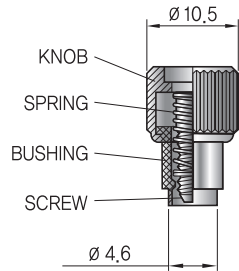

Captive Fasteners (Flare-In Style)

- 다양한 위치에 설치 가능
- 고강도 나사로 강력한 체결력
- 공구 없이도 신속하게 잠김
- Knob : Aluminium, Natural or Black Anodizing
- Bushing : Aluminium, Natural
- Spring, Screw : Stainless Steel, Passivated

M3.0 Thread Size

Surface Styles

Part Name & Dimension

Unfastened

Fastened

Head Styles

Plate Hole Size

Ass'y

Part Numbers

Plate - Thickness (T)	1.0			1.5			2.0			2.7				
Plate Hole Length (R)	0.5			0.7			1.0			1.5				
Screw Size	17.0	19.0	21.5	17.0	19.0	21.5	17.0	19.0	21.5	17.0	19.0	21.5		
Screw 돌출높이 (P1)	1.0	3.0	6.0	1.0	3.0	5.5	1.0	3.0	5.5	1.0	3.0	5.5		
Screw 돌출높이 (P2)	6.5	8.5	11.0	6.5	8.5	11.0	6.5	8.5	11.0	6.5	8.5	11.0		
Part Number	Slotted	Natural	M31-10S1N-17	M31-10S1N-19	M31-10S1N-21	M31-15S1N-17	M31-15S1N-19	M31-15S1N-21	M31-20S1N-17	M31-20S1N-19	M31-20S1N-21	M31-27S1N-17	M31-27S1N-19	M31-27S1N-21
		Black	M31-10S1B-17	M31-10S1B-19	M31-10S1B-21	M31-15S1B-17	M31-15S1B-19	M31-15S1B-21	M31-20S1B-17	M31-20S1B-19	M31-20S1B-21	M31-27S1B-17	M31-27S1B-19	M31-27S1B-21
	Phillips	Natural	M31-10S2N-17	M31-10S2N-19	M31-10S2N-21	M31-15S2N-17	M31-15S2N-19	M31-15S2N-21	M31-20S2N-17	M31-20S2N-19	M31-20S2N-21	M31-27S2N-17	M31-27S2N-19	M31-27S2N-21
		Black	M31-10S2B-17	M31-10S2B-19	M31-10S2B-21	M31-15S2B-17	M31-15S2B-19	M31-15S2B-21	M31-20S2B-17	M31-20S2B-19	M31-20S2B-21	M31-27S2B-17	M31-27S2B-19	M31-27S2B-21
	Combination	Natural	M31-10S3N-17	M31-10S3N-19	M31-10S3N-21	M31-15S3N-17	M31-15S3N-19	M31-15S3N-21	M31-20S3N-17	M31-20S3N-19	M31-20S3N-21	M31-27S3N-17	M31-27S3N-19	M31-27S3N-21
		Black	M31-10S3B-17	M31-10S3B-19	M31-10S3B-21	M31-15S3B-17	M31-15S3B-19	M31-15S3B-21	M31-20S3B-17	M31-20S3B-19	M31-20S3B-21	M31-27S3B-17	M31-27S3B-19	M31-27S3B-21