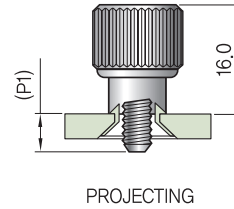

M3.0 Thread Size

Surface Styles

Part Name & Dimension

Unfastened

Fastened

Head Styles

Plate Hole Size

Ass'y

Part Numbers

Plate - Thickness (T)	1.0			1.5			2.0			2.7				
Plate Hole Length (R)	0.5			0.7			1.0			1.5				
Screw Size	17.0	19.0	21.5	17.0	19.0	21.5	17.0	19.0	21.5	17.0	19.0	21.5		
Screw 돌출높이 (P1)	1.0	3.0	6.0	1.0	3.0	5.5	1.0	3.0	5.5	1.0	3.0	5.5		
Screw 돌출높이 (P2)	6.5	8.5	11.0	6.5	8.5	11.0	6.5	8.5	11.0	6.5	8.5	11.0		
Part Number	Slotted	Natural	M31-10S1N-17	M31-10S1N-19	M31-10S1N-21	M31-15S1N-17	M31-15S1N-19	M31-15S1N-21	M31-20S1N-17	M31-20S1N-19	M31-20S1N-21	M31-27S1N-17	M31-27S1N-19	M31-27S1N-21
		Black	M31-10S1B-17	M31-10S1B-19	M31-10S1B-21	M31-15S1B-17	M31-15S1B-19	M31-15S1B-21	M31-20S1B-17	M31-20S1B-19	M31-20S1B-21	M31-27S1B-17	M31-27S1B-19	M31-27S1B-21
	Phillips	Natural	M31-10S2N-17	M31-10S2N-19	M31-10S2N-21	M31-15S2N-17	M31-15S2N-19	M31-15S2N-21	M31-20S2N-17	M31-20S2N-19	M31-20S2N-21	M31-27S2N-17	M31-27S2N-19	M31-27S2N-21
		Black	M31-10S2B-17	M31-10S2B-19	M31-10S2B-21	M31-15S2B-17	M31-15S2B-19	M31-15S2B-21	M31-20S2B-17	M31-20S2B-19	M31-20S2B-21	M31-27S2B-17	M31-27S2B-19	M31-27S2B-21
	Combination	Natural	M31-10S3N-17	M31-10S3N-19	M31-10S3N-21	M31-15S3N-17	M31-15S3N-19	M31-15S3N-21	M31-20S3N-17	M31-20S3N-19	M31-20S3N-21	M31-27S3N-17	M31-27S3N-19	M31-27S3N-21
		Black	M31-10S3B-17	M31-10S3B-19	M31-10S3B-21	M31-15S3B-17	M31-15S3B-19	M31-15S3B-21	M31-20S3B-17	M31-20S3B-19	M31-20S3B-21	M31-27S3B-17	M31-27S3B-19	M31-27S3B-21