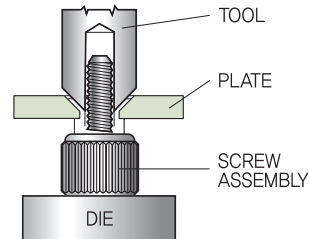

M3.0 Thread Size

Surface Styles

Part Name & Dimension

Unfastened

Fastened

Head Styles

Plate Hole Size

Ass'y

Part Numbers

Plate - Thickness (T)	1.0			1.5			2.0			2.7				
Plate Hole Length (R)	0.5			0.7			1.0			1.5				
Screw Size	17.0	19.0	21.5	17.0	19.0	21.5	17.0	19.0	21.5	17.0	19.0	21.5		
Screw 돌출높이 (P1)	1.0	3.0	6.0	1.0	3.0	5.5	1.0	3.0	5.5	1.0	3.0	5.5		
Screw 돌출높이 (P2)	6.5	8.5	11.0	6.5	8.5	11.0	6.5	8.5	11.0	6.5	8.5	11.0		
Part Number	Slotted	Natural	M31-10S1N-17	M31-10S1N-19	M31-10S1N-21	M31-15S1N-17	M31-15S1N-19	M31-15S1N-21	M31-20S1N-17	M31-20S1N-19	M31-20S1N-21	M31-27S1N-17	M31-27S1N-19	M31-27S1N-21
		Black	M31-10S1B-17	M31-10S1B-19	M31-10S1B-21	M31-15S1B-17	M31-15S1B-19	M31-15S1B-21	M31-20S1B-17	M31-20S1B-19	M31-20S1B-21	M31-27S1B-17	M31-27S1B-19	M31-27S1B-21
	Phillips	Natural	M31-10S2N-17	M31-10S2N-19	M31-10S2N-21	M31-15S2N-17	M31-15S2N-19	M31-15S2N-21	M31-20S2N-17	M31-20S2N-19	M31-20S2N-21	M31-27S2N-17	M31-27S2N-19	M31-27S2N-21
		Black	M31-10S2B-17	M31-10S2B-19	M31-10S2B-21	M31-15S2B-17	M31-15S2B-19	M31-15S2B-21	M31-20S2B-17	M31-20S2B-19	M31-20S2B-21	M31-27S2B-17	M31-27S2B-19	M31-27S2B-21
	Combination	Natural	M31-10S3N-17	M31-10S3N-19	M31-10S3N-21	M31-15S3N-17	M31-15S3N-19	M31-15S3N-21	M31-20S3N-17	M31-20S3N-19	M31-20S3N-21	M31-27S3N-17	M31-27S3N-19	M31-27S3N-21
		Black	M31-10S3B-17	M31-10S3B-19	M31-10S3B-21	M31-15S3B-17	M31-15S3B-19	M31-15S3B-21	M31-20S3B-17	M31-20S3B-19	M31-20S3B-21	M31-27S3B-17	M31-27S3B-19	M31-27S3B-21