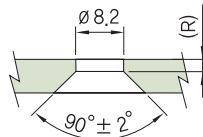

M6.0 Thread Size

Surface Styles

Part Name & Dimension

Unfastened

Fastened

Head Styles

Plate Hole Size

Ass'y

Part Numbers

Plate - Thickness (T)		1.0			1.5			2.0			2.7			
Plate Hole Length (R)		0.5			0.7			1.0			1.5			
Screw Size		20.0	22.0	24.0	20.0	22.0	24.0	20.0	22.0	24.0	22.0	24.0	27.0	
Screw 돌출높이 (P1)		0.5	2.5	4.5	0.5	2.5	4.5	0.5	2.5	4.5	2.5	4.5	7.5	
Screw 돌출높이 (P2)		7.5	9.5	11.5	7.5	9.5	11.5	7.5	9.5	11.5	9.5	11.5	14.5	
Part Number	Slotted	Natural	M60-10S1N-20	M60-10S1N-22	M60-10S1N-24	M60-15S1N-20	M60-15S1N-22	M60-15S1N-24	M60-20S1N-20	M60-20S1N-22	M60-20S1N-24	M60-27S1N-22	M60-27S1N-24	M60-27S1N-27
		Black	M60-10S1B-20	M60-10S1B-22	M60-10S1B-24	M60-15S1B-20	M60-15S1B-22	M60-15S1B-24	M60-20S1B-20	M60-20S1B-22	M60-20S1B-24	M60-27S1B-22	M60-27S1B-24	M60-27S1B-27
	Phillips	Natural	M60-10S2N-20	M60-10S2N-22	M60-10S2N-24	M60-15S2N-20	M60-15S2N-22	M60-15S2N-24	M60-20S2N-20	M60-20S2N-22	M60-20S2N-24	M60-27S2N-22	M60-27S2N-24	M60-27S2N-27
		Black	M60-10S2B-20	M60-10S2B-22	M60-10S2B-24	M60-15S2B-20	M60-15S2B-22	M60-15S2B-24	M60-20S2B-20	M60-20S2B-22	M60-20S2B-24	M60-27S2B-22	M60-27S2B-24	M60-27S2B-27