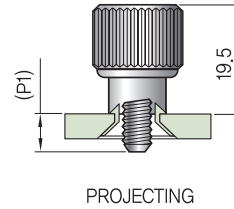

M6.0 Thread Size

Surface Styles

Part Name & Dimension

Unfastened

Fastened

Head Styles

Plate Hole Size

Ass'y

Part Numbers

Plate - Thickness (T)		1.0			1.5			2.0			2.7			
Plate Hole Length (R)		0.5			0.7			1.0			1.5			
Screw Size		20.0	22.0	24.0	20.0	22.0	24.0	20.0	22.0	24.0	22.0	24.0	27.0	
Screw 돌출높이 (P1)		0.5	2.5	4.5	0.5	2.5	4.5	0.5	2.5	4.5	2.5	4.5	7.5	
Screw 돌출높이 (P2)		7.5	9.5	11.5	7.5	9.5	11.5	7.5	9.5	11.5	9.5	11.5	14.5	
Part Number	Slotted	Natural	M60-10S1N-20	M60-10S1N-22	M60-10S1N-24	M60-15S1N-20	M60-15S1N-22	M60-15S1N-24	M60-20S1N-20	M60-20S1N-22	M60-20S1N-24	M60-27S1N-22	M60-27S1N-24	M60-27S1N-27
		Black	M60-10S1B-20	M60-10S1B-22	M60-10S1B-24	M60-15S1B-20	M60-15S1B-22	M60-15S1B-24	M60-20S1B-20	M60-20S1B-22	M60-20S1B-24	M60-27S1B-22	M60-27S1B-24	M60-27S1B-27
	Phillips	Natural	M60-10S2N-20	M60-10S2N-22	M60-10S2N-24	M60-15S2N-20	M60-15S2N-22	M60-15S2N-24	M60-20S2N-20	M60-20S2N-22	M60-20S2N-24	M60-27S2N-22	M60-27S2N-24	M60-27S2N-27
		Black	M60-10S2B-20	M60-10S2B-22	M60-10S2B-24	M60-15S2B-20	M60-15S2B-22	M60-15S2B-24	M60-20S2B-20	M60-20S2B-22	M60-20S2B-24	M60-27S2B-22	M60-27S2B-24	M60-27S2B-27