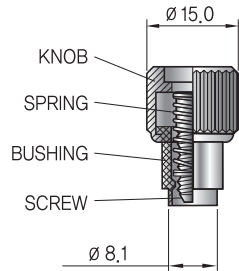

Captive Fasteners (Flare-In Style)

- 다양한 위치에 설치 가능
- 고강도 나사로 강력한 체결력
- 공구 없이도 신속하게 잠김
- Knob : Aluminium, Natural or Black Anodizing
- Bushing : Aluminium, Natural
- Spring, Screw : Stainless Steel, Passivated

M6.0 Thread Size

Surface Styles

Part Name & Dimension

Unfastened

Fastened

Head Styles

Plate Hole Size

Ass'y

Part Numbers

Plate - Thickness (T)		1.0			1.5			2.0			2.7			
Plate Hole Length (R)		0.5			0.7			1.0			1.5			
Screw Size		20.0	22.0	24.0	20.0	22.0	24.0	20.0	22.0	24.0	22.0	24.0	27.0	
Screw 돌출높이 (P1)		0.5	2.5	4.5	0.5	2.5	4.5	0.5	2.5	4.5	2.5	4.5	7.5	
Screw 돌출높이 (P2)		7.5	9.5	11.5	7.5	9.5	11.5	7.5	9.5	11.5	9.5	11.5	14.5	
Part Number	Slotted	Natural	M60-10S1N-20	M60-10S1N-22	M60-10S1N-24	M60-15S1N-20	M60-15S1N-22	M60-15S1N-24	M60-20S1N-20	M60-20S1N-22	M60-20S1N-24	M60-27S1N-22	M60-27S1N-24	M60-27S1N-27
		Black	M60-10S1B-20	M60-10S1B-22	M60-10S1B-24	M60-15S1B-20	M60-15S1B-22	M60-15S1B-24	M60-20S1B-20	M60-20S1B-22	M60-20S1B-24	M60-27S1B-22	M60-27S1B-24	M60-27S1B-27
	Phillips	Natural	M60-10S2N-20	M60-10S2N-22	M60-10S2N-24	M60-15S2N-20	M60-15S2N-22	M60-15S2N-24	M60-20S2N-20	M60-20S2N-22	M60-20S2N-24	M60-27S2N-22	M60-27S2N-24	M60-27S2N-27
		Black	M60-10S2B-20	M60-10S2B-22	M60-10S2B-24	M60-15S2B-20	M60-15S2B-22	M60-15S2B-24	M60-20S2B-20	M60-20S2B-22	M60-20S2B-24	M60-27S2B-22	M60-27S2B-24	M60-27S2B-27