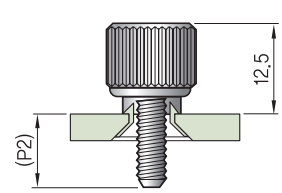

M6.0 Thread Size

Surface Styles

Part Name & Dimension

Unfastened

Fastened

Head Styles

Plate Hole Size

Ass'y

Part Numbers

Plate - Thickness (T)		1.0			1.5			2.0			2.7			
Plate Hole Length (R)		0.5			0.7			1.0			1.5			
Screw Size		20.0	22.0	24.0	20.0	22.0	24.0	20.0	22.0	24.0	22.0	24.0	27.0	
Screw 돌출높이 (P1)		0.5	2.5	4.5	0.5	2.5	4.5	0.5	2.5	4.5	2.5	4.5	7.5	
Screw 돌출높이 (P2)		7.5	9.5	11.5	7.5	9.5	11.5	7.5	9.5	11.5	9.5	11.5	14.5	
Part Number	Slotted	Natural	M60-10S1N-20	M60-10S1N-22	M60-10S1N-24	M60-15S1N-20	M60-15S1N-22	M60-15S1N-24	M60-20S1N-20	M60-20S1N-22	M60-20S1N-24	M60-27S1N-22	M60-27S1N-24	M60-27S1N-27
		Black	M60-10S1B-20	M60-10S1B-22	M60-10S1B-24	M60-15S1B-20	M60-15S1B-22	M60-15S1B-24	M60-20S1B-20	M60-20S1B-22	M60-20S1B-24	M60-27S1B-22	M60-27S1B-24	M60-27S1B-27
	Phillips	Natural	M60-10S2N-20	M60-10S2N-22	M60-10S2N-24	M60-15S2N-20	M60-15S2N-22	M60-15S2N-24	M60-20S2N-20	M60-20S2N-22	M60-20S2N-24	M60-27S2N-22	M60-27S2N-24	M60-27S2N-27
		Black	M60-10S2B-20	M60-10S2B-22	M60-10S2B-24	M60-15S2B-20	M60-15S2B-22	M60-15S2B-24	M60-20S2B-20	M60-20S2B-22	M60-20S2B-24	M60-27S2B-22	M60-27S2B-24	M60-27S2B-27