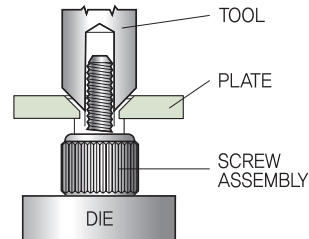

M6.0 Thread Size

Surface Styles

Part Name & Dimension

Unfastened

Fastened

Head Styles

Plate Hole Size

Ass'y

Part Numbers

Plate - Thickness (T)		1.0			1.5			2.0			2.7			
Plate Hole Length (R)		0.5			0.7			1.0			1.5			
Screw Size		20.0	22.0	24.0	20.0	22.0	24.0	20.0	22.0	24.0	22.0	24.0	27.0	
Screw 돌출높이 (P1)		0.5	2.5	4.5	0.5	2.5	4.5	0.5	2.5	4.5	2.5	4.5	7.5	
Screw 돌출높이 (P2)		7.5	9.5	11.5	7.5	9.5	11.5	7.5	9.5	11.5	9.5	11.5	14.5	
Part Number	Slotted	Natural	M60-10S1N-20	M60-10S1N-22	M60-10S1N-24	M60-15S1N-20	M60-15S1N-22	M60-15S1N-24	M60-20S1N-20	M60-20S1N-22	M60-20S1N-24	M60-27S1N-22	M60-27S1N-24	M60-27S1N-27
		Black	M60-10S1B-20	M60-10S1B-22	M60-10S1B-24	M60-15S1B-20	M60-15S1B-22	M60-15S1B-24	M60-20S1B-20	M60-20S1B-22	M60-20S1B-24	M60-27S1B-22	M60-27S1B-24	M60-27S1B-27
	Phillips	Natural	M60-10S2N-20	M60-10S2N-22	M60-10S2N-24	M60-15S2N-20	M60-15S2N-22	M60-15S2N-24	M60-20S2N-20	M60-20S2N-22	M60-20S2N-24	M60-27S2N-22	M60-27S2N-24	M60-27S2N-27
		Black	M60-10S2B-20	M60-10S2B-22	M60-10S2B-24	M60-15S2B-20	M60-15S2B-22	M60-15S2B-24	M60-20S2B-20	M60-20S2B-22	M60-20S2B-24	M60-27S2B-22	M60-27S2B-24	M60-27S2B-27