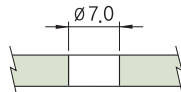

M4.0 Thread Size

Surface Styles

Part Name & Dimension

Unfastened

Fastened

Head Styles

Plate Hole Size

Ass'y

Part Numbers

Plate - Thickness (T)		1.5			2.0			2.5			3.0			
Plate Hole Length (R)														
Screw Size		17.0	18.0	20.0	17.0	18.0	20.0	18.0	20.0	23.0	18.0	20.0	23.0	
Screw 돌출높이 (P1)		2.0	3.0	5.0	2.0	3.0	5.0	3.0	5.0	8.0	3.0	5.0	8.0	
Screw 돌출높이 (P2)		7.0	8.0	10.0	7.0	8.0	10.0	8.0	10.0	13.0	8.0	10.0	13.0	
Part Number	Slotted	Natural	M42-15S1N-17	M42-15S1N-18	M42-15S1N-20	M42-20S1N-17	M42-20S1N-18	M42-20S1N-20	M42-25S1N-18	M42-25S1N-20	M42-25S1N-23	M42-30S1N-18	M42-30S1N-20	M42-30S1N-23
		Black	M42-15S1B-17	M42-15S1B-18	M42-15S1B-20	M42-20S1B-17	M42-20S1B-18	M42-20S1B-20	M42-25S1B-18	M42-25S1B-20	M42-25S1B-23	M42-30S1B-18	M42-30S1B-20	M42-30S1B-23
	Phillips	Natural	M42-15S2N-17	M42-15S2N-18	M42-15S2N-20	M42-20S2N-17	M42-20S2N-18	M42-20S2N-20	M42-25S2N-18	M42-25S2N-20	M42-25S2N-23	M42-30S2N-18	M42-30S2N-20	M42-30S2N-23
		Black	M42-15S2B-17	M42-15S2B-18	M42-15S2B-20	M42-20S2B-17	M42-20S2B-18	M42-20S2B-20	M42-25S2B-18	M42-25S2B-20	M42-25S2B-23	M42-30S2B-18	M42-30S2B-20	M42-30S2B-23