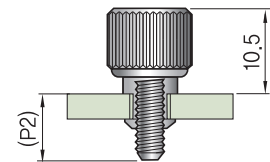

M4.0 Thread Size

Surface Styles

Part Name & Dimension

Unfastened

Fastened

Head Styles

Plate Hole Size

Ass'y

Part Numbers

Plate - Thickness (T)		1.5			2.0			2.5			3.0			
Plate Hole Length (R)														
Screw Size		17.0	18.0	20.0	17.0	18.0	20.0	18.0	20.0	23.0	18.0	20.0	23.0	
Screw 돌출높이 (P1)		2.0	3.0	5.0	2.0	3.0	5.0	3.0	5.0	8.0	3.0	5.0	8.0	
Screw 돌출높이 (P2)		7.0	8.0	10.0	7.0	8.0	10.0	8.0	10.0	13.0	8.0	10.0	13.0	
Part Number	Slotted	Natural	M42-15S1N-17	M42-15S1N-18	M42-15S1N-20	M42-20S1N-17	M42-20S1N-18	M42-20S1N-20	M42-25S1N-18	M42-25S1N-20	M42-25S1N-23	M42-30S1N-18	M42-30S1N-20	M42-30S1N-23
		Black	M42-15S1B-17	M42-15S1B-18	M42-15S1B-20	M42-20S1B-17	M42-20S1B-18	M42-20S1B-20	M42-25S1B-18	M42-25S1B-20	M42-25S1B-23	M42-30S1B-18	M42-30S1B-20	M42-30S1B-23
	Phillips	Natural	M42-15S2N-17	M42-15S2N-18	M42-15S2N-20	M42-20S2N-17	M42-20S2N-18	M42-20S2N-20	M42-25S2N-18	M42-25S2N-20	M42-25S2N-23	M42-30S2N-18	M42-30S2N-20	M42-30S2N-23
		Black	M42-15S2B-17	M42-15S2B-18	M42-15S2B-20	M42-20S2B-17	M42-20S2B-18	M42-20S2B-20	M42-25S2B-18	M42-25S2B-20	M42-25S2B-23	M42-30S2B-18	M42-30S2B-20	M42-30S2B-23