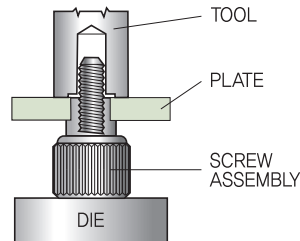

M4.0 Thread Size

Surface Styles

Part Name & Dimension

Unfastened

Fastened

Head Styles

Plate Hole Size

Ass'y

Part Numbers

Plate - Thickness (T)		1.5			2.0			2.5			3.0			
Plate Hole Length (R)														
Screw Size		17.0	18.0	20.0	17.0	18.0	20.0	18.0	20.0	23.0	18.0	20.0	23.0	
Screw 돌출높이 (P1)		2.0	3.0	5.0	2.0	3.0	5.0	3.0	5.0	8.0	3.0	5.0	8.0	
Screw 돌출높이 (P2)		7.0	8.0	10.0	7.0	8.0	10.0	8.0	10.0	13.0	8.0	10.0	13.0	
Part Number	Slotted	Natural	M42-15S1N-17	M42-15S1N-18	M42-15S1N-20	M42-20S1N-17	M42-20S1N-18	M42-20S1N-20	M42-25S1N-18	M42-25S1N-20	M42-25S1N-23	M42-30S1N-18	M42-30S1N-20	M42-30S1N-23
		Black	M42-15S1B-17	M42-15S1B-18	M42-15S1B-20	M42-20S1B-17	M42-20S1B-18	M42-20S1B-20	M42-25S1B-18	M42-25S1B-20	M42-25S1B-23	M42-30S1B-18	M42-30S1B-20	M42-30S1B-23
	Phillips	Natural	M42-15S2N-17	M42-15S2N-18	M42-15S2N-20	M42-20S2N-17	M42-20S2N-18	M42-20S2N-20	M42-25S2N-18	M42-25S2N-20	M42-25S2N-23	M42-30S2N-18	M42-30S2N-20	M42-30S2N-23
		Black	M42-15S2B-17	M42-15S2B-18	M42-15S2B-20	M42-20S2B-17	M42-20S2B-18	M42-20S2B-20	M42-25S2B-18	M42-25S2B-20	M42-25S2B-23	M42-30S2B-18	M42-30S2B-20	M42-30S2B-23