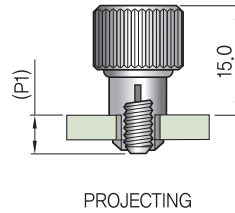

M4.0 Thread Size

Surface Styles

Part Name & Dimension

Unfastened

Fastened

Head Styles

Plate Hole Size

Ass'y

Part Numbers

Plate - Thickness (T)		1.5			2.0			2.5			3.0			
Plate Hole Length (R)														
Screw Size		17.0	18.0	20.0	17.0	18.0	20.0	18.0	20.0	23.0	18.0	20.0	23.0	
Screw 돌출높이 (P1)		2.0	3.0	5.0	2.0	3.0	5.0	3.0	5.0	8.0	3.0	5.0	8.0	
Screw 돌출높이 (P2)		7.0	8.0	10.0	7.0	8.0	10.0	8.0	10.0	13.0	8.0	10.0	13.0	
Part Number	Slotted	Natural	M42-15S1N-17	M42-15S1N-18	M42-15S1N-20	M42-20S1N-17	M42-20S1N-18	M42-20S1N-20	M42-25S1N-18	M42-25S1N-20	M42-25S1N-23	M42-30S1N-18	M42-30S1N-20	M42-30S1N-23
		Black	M42-15S1B-17	M42-15S1B-18	M42-15S1B-20	M42-20S1B-17	M42-20S1B-18	M42-20S1B-20	M42-25S1B-18	M42-25S1B-20	M42-25S1B-23	M42-30S1B-18	M42-30S1B-20	M42-30S1B-23
	Phillips	Natural	M42-15S2N-17	M42-15S2N-18	M42-15S2N-20	M42-20S2N-17	M42-20S2N-18	M42-20S2N-20	M42-25S2N-18	M42-25S2N-20	M42-25S2N-23	M42-30S2N-18	M42-30S2N-20	M42-30S2N-23
		Black	M42-15S2B-17	M42-15S2B-18	M42-15S2B-20	M42-20S2B-17	M42-20S2B-18	M42-20S2B-20	M42-25S2B-18	M42-25S2B-20	M42-25S2B-23	M42-30S2B-18	M42-30S2B-20	M42-30S2B-23