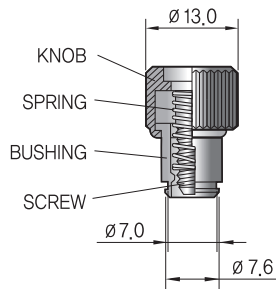

Captive Fasteners (Snap-In Style)

- 다양한 위치에 설치 가능
- 고강도 나사로 강력한 체결력
- 공구 없이도 신속하게 잠김
- Knob : Aluminium, Natural or Black Anodizing
- Bushing : Aluminium, Natural
- Spring, Screw : Stainless Steel, Passivated

M4.0 Thread Size

Surface Styles

Part Name & Dimension

Unfastened

Fastened

Head Styles

Plate Hole Size

Ass'y

Part Numbers

Plate - Thickness (T)		1.5			2.0			2.5			3.0			
Plate Hole Length (R)														
Screw Size		17.0	18.0	20.0	17.0	18.0	20.0	18.0	20.0	23.0	18.0	20.0	23.0	
Screw 돌출높이 (P1)		2.0	3.0	5.0	2.0	3.0	5.0	3.0	5.0	8.0	3.0	5.0	8.0	
Screw 돌출높이 (P2)		7.0	8.0	10.0	7.0	8.0	10.0	8.0	10.0	13.0	8.0	10.0	13.0	
Part Number	Slotted	Natural	M42-15S1N-17	M42-15S1N-18	M42-15S1N-20	M42-20S1N-17	M42-20S1N-18	M42-20S1N-20	M42-25S1N-18	M42-25S1N-20	M42-25S1N-23	M42-30S1N-18	M42-30S1N-20	M42-30S1N-23
		Black	M42-15S1B-17	M42-15S1B-18	M42-15S1B-20	M42-20S1B-17	M42-20S1B-18	M42-20S1B-20	M42-25S1B-18	M42-25S1B-20	M42-25S1B-23	M42-30S1B-18	M42-30S1B-20	M42-30S1B-23
	Phillips	Natural	M42-15S2N-17	M42-15S2N-18	M42-15S2N-20	M42-20S2N-17	M42-20S2N-18	M42-20S2N-20	M42-25S2N-18	M42-25S2N-20	M42-25S2N-23	M42-30S2N-18	M42-30S2N-20	M42-30S2N-23
		Black	M42-15S2B-17	M42-15S2B-18	M42-15S2B-20	M42-20S2B-17	M42-20S2B-18	M42-20S2B-20	M42-25S2B-18	M42-25S2B-20	M42-25S2B-23	M42-30S2B-18	M42-30S2B-20	M42-30S2B-23